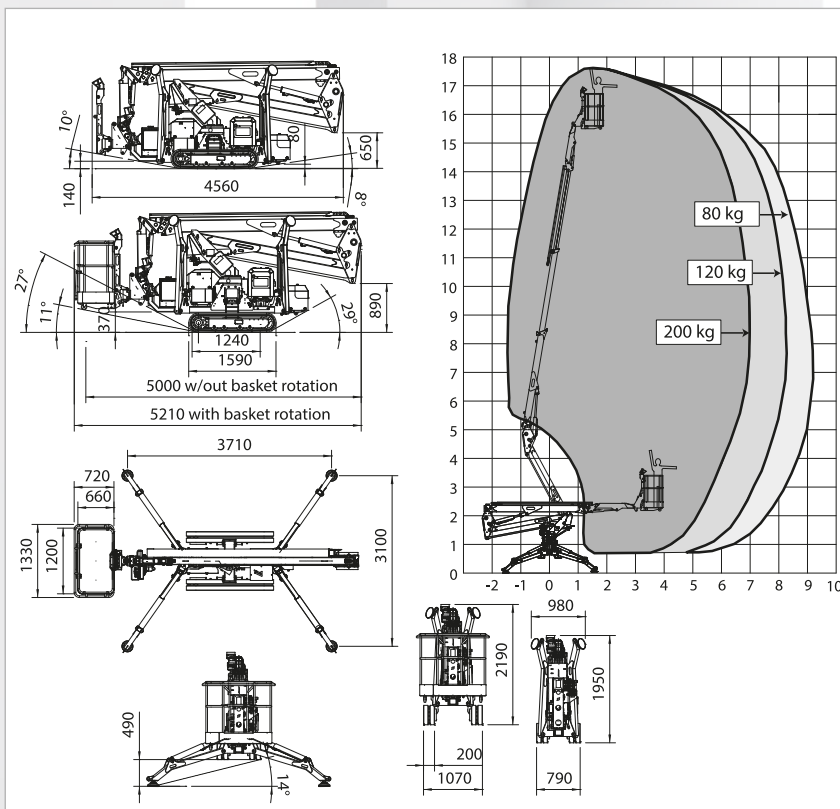

campbelltv.com 31119

TECHNICAL SPECIFICATIONS		STD	E	ED
Maximum working height	m		17,60	
Floor height	m		15,60	
Maximum side outreach	m		9,20	
Rotation angle of the tower	°		360	
Aluminium basket dimensions	m	1,30 x 0,70		
Basket rotation angle	°	70+70		
Maximum capacity of basket	Kg	200		
Length closed (basket disassembled)	m	5,00 (4,36)		
Minimum width closed	mm	780		
Minimum height closed	mm	1950		
Overall dimensions Stabilization	m	3,00 x 3,66		
Maximum horizontal inclination	degrees/%	16° (29%)		
Maximum side inclination	degrees/%	17° (31%)		
Maximum speed	Km/h	1,5/2,5	0,8/1,5	1,5/2,5
<b>WEIGHTS</b>		<b>STD</b>	<b>E</b>	<b>ED</b>
Weight in work conditions*	Kg	2.350*	2.500*	2650*
Ground pressure stowed machine	KN/m <sup>2</sup>	3,69		
Ground pressure when on stabilizers	KN/m <sup>2</sup>	2,52		
Max point load on one stabilizer	KN	17,50		
<b>POWER</b>		<b>STD</b>	<b>E</b>	<b>ED</b>
Honda iGX390 petrol engine	HP/rpm	13/3600	-	13/3600
Z482 Kubota diesel engine	HP/rpm	13/3200	-	13/3200
Electric Motor 230Vac/50Hz (110Vac/60Hz)	CV/KW	2,20/3 (1,50/2)	2,20/3 (1,50/2)	2,20/3 (1,50/2)
Electric Motor 24 Vdc	CV/KW	-	3,5/4,8	3,5/4,8
Traction battery capacity	Ah	-	210 300	210 300